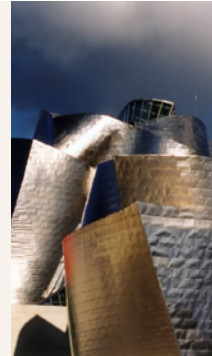

Oops! Was Salvador Dalí's Signature on Park West Gallery Prints Lifted from Somewhere Else?

by David Phillips

Did someone forget to remove the color from inside the loop of the "D" in Dalí's signature when they carefully applied it to a print in the Park West Gallery catalog of "The Divine Comedy, Sacra Biblia, Albaretto Collection, A Selection of Original Drawings?" We investigate...

Read the full article here [html](#) or [pdf](#).

A Portrait of the Architect as the Artist

by Dr. John Daab

Architects, in designing a building, traditionally combine squares, rectangles, triangles and circles or arcs (the elements of Euclidean geometry) to produce the kind of building you see in most city skylines. But some modern day architects have departed from the traditional design approach to create buildings that resemble works of art...

Read the full article here [html](#) or [pdf](#).

Star Noble: Art Advice Columnist

Whether you're an artist or collector, PM `V\ OHJL H JV problem or need advice, you can email Star at StarNoble@fineartregistry.com.

Star Noble has a background in art and antiques with an emphasis in business and marketing. Star is both an artist and collector who can provide you with her insight into the wonderful and sometimes complicated world of collecting, marketing, selling and more. She is our "Dear Abby" of the art and collectible world and we look forward to having her monthly contribution available for Fine Art Registry members.

Featured Winter Art

You Need to Know...

All about provenance and information standards in the visual arts and collectibles markets. Read [The Age Old Problem: Provenance](#) by FAR CEO Theresa Franks now and make sure you are armed with this knowledge!